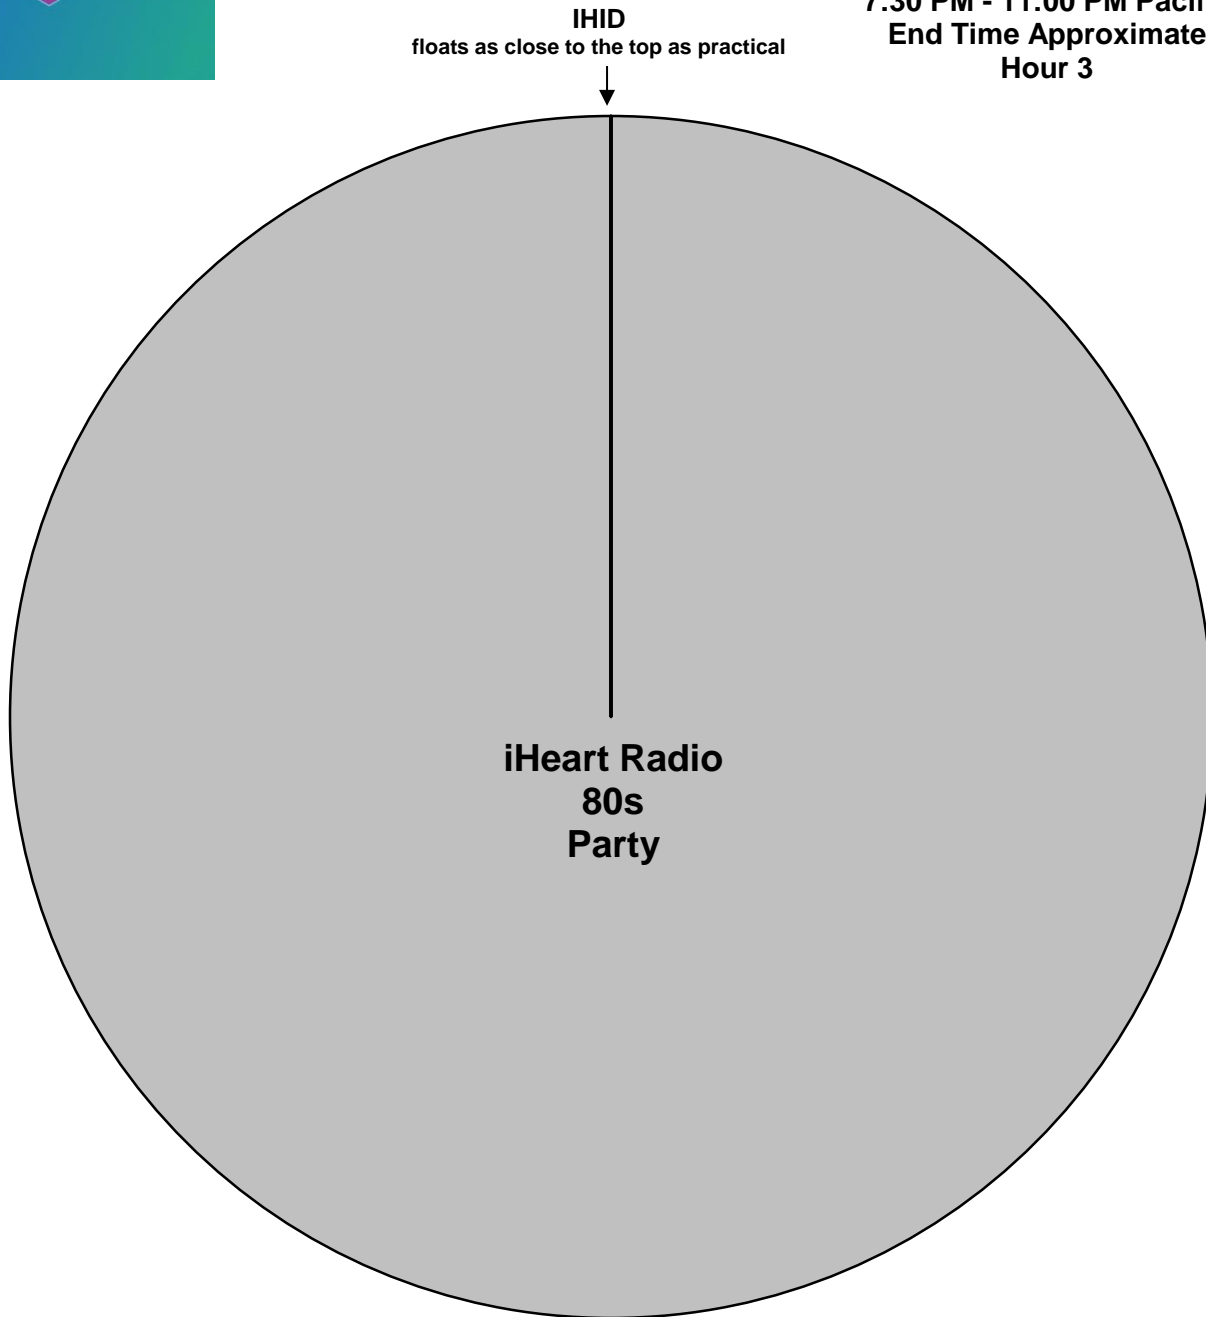

iHeartRadio 80s Party
XDS Program: iHeart 80s Party
Effective Date: January 28th, 2017
Premiere XDS PRO4-P Satellite
10:30 PM - 2:00 AM Eastern
9:30 PM - 1:00 AM Central
8:30 PM - 12:00 AM Mountain
7:30 PM - 11:00 PM Pacific
End Time Approximate
Hour 3

premiere
NETWORKS

All Liners Float
Minimum 3 Liners Per Hour
All Liners and IDs Dry
All Liners and IDs 5 seconds in length

XDS Relays:

IHSOS – Start of Show (1st Hour Only)

IHID - Legal ID

IHLINER - Local Liner (will float once concert begins)